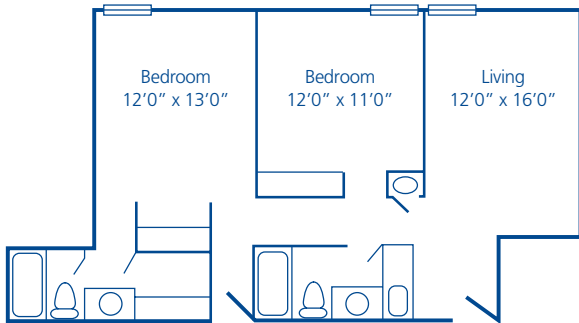

Studio Suite
279 sq. ft.

Special Suite
306 sq. ft.

Deluxe Suite
340 sq. ft.

One Bedroom Suite
469 sq. ft.

One Bedroom Suite (LLR)
504 sq. ft.

Deluxe One Bedroom Suite
504 sq. ft.

Two Bedroom Suite
748 sq. ft.

Two Bedroom Suite
748 sq. ft.