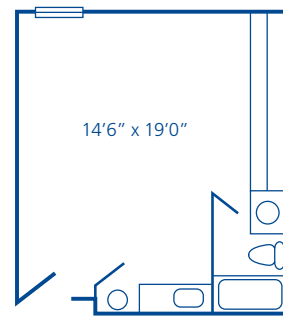

Studio Suite
279 sq. ft.

Special Suite
306 sq. ft.

Deluxe Suite
340 sq. ft.

One Bedroom Suite
469 sq. ft.

One Bedroom Suite (LLR)
504 sq. ft.

Deluxe One Bedroom Suite
504 sq. ft.

Two Bedroom Suite
748 sq. ft.

Two Bedroom Suite
748 sq. ft.