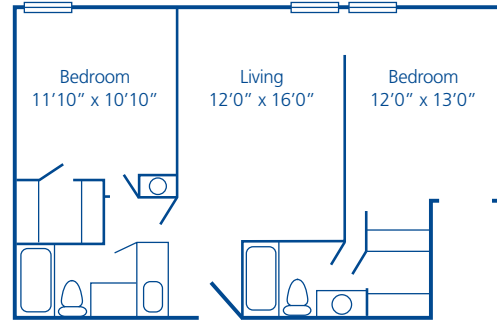

Studio Suite
279 sq. ft.

Special Suite
306 sq. ft.

Deluxe Suite
340 sq. ft.

One Bedroom Suite
469 sq. ft.

One Bedroom Suite (LLR)
504 sq. ft.

Deluxe One Bedroom Suite
504 sq. ft.

Two Bedroom Suite
748 sq. ft.

Two Bedroom Suite
748 sq. ft.