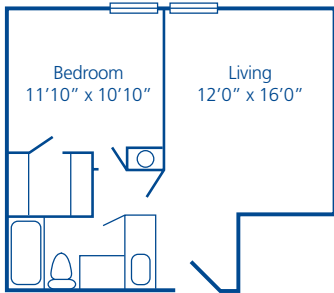

Studio Suite
279 sq. ft.

Special Suite
306 sq. ft.

Deluxe Suite
340 sq. ft.

One Bedroom Suite
469 sq. ft.

One Bedroom Suite (LLR)
504 sq. ft.

Deluxe One Bedroom Suite
504 sq. ft.

Two Bedroom Suite
748 sq. ft.

Two Bedroom Suite
748 sq. ft.