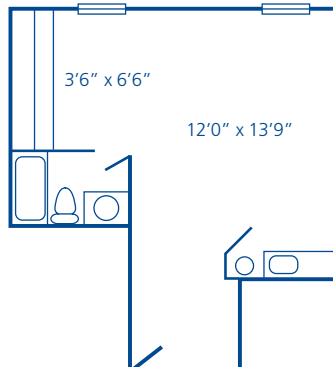

Studio Suite
279 sq. ft.

Special Suite
306 sq. ft.

Deluxe Suite
340 sq. ft.

One Bedroom Suite
469 sq. ft.

One Bedroom Suite (LLR)
504 sq. ft.

Deluxe One Bedroom Suite
504 sq. ft.

Two Bedroom Suite
748 sq. ft.

Two Bedroom Suite
748 sq. ft.