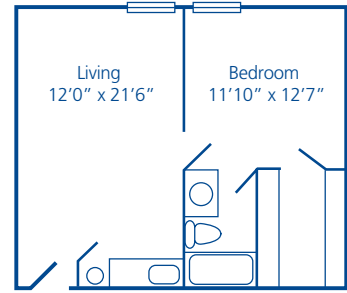

Studio Suite
279 sq. ft.

Special Suite
306 sq. ft.

Deluxe Suite
340 sq. ft.

One Bedroom Suite
469 sq. ft.

One Bedroom Suite (LLR)
504 sq. ft.

Deluxe One Bedroom Suite
504 sq. ft.

Two Bedroom Suite
748 sq. ft.

Two Bedroom Suite
748 sq. ft.