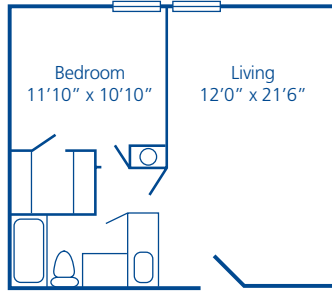

Studio Suite
279 sq. ft.

Special Suite
306 sq. ft.

Deluxe Suite
340 sq. ft.

One Bedroom Suite
469 sq. ft.

One Bedroom Suite (LLR)
504 sq. ft.

Deluxe One Bedroom Suite
504 sq. ft.

Two Bedroom Suite
748 sq. ft.

Two Bedroom Suite
748 sq. ft.